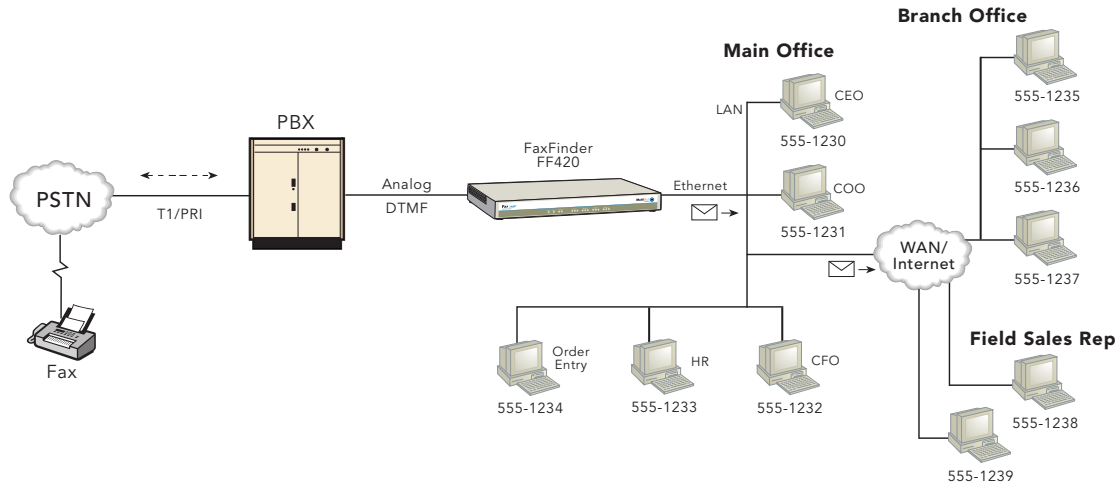

Fax Directly to and from the Desktop!

For over three decades, we've been faxing documents and it remains an expensive technology that just doesn't fit nicely into the IP world. Until now.....

Turnkey Fax Server Connects Directly to your PBX

The FaxFinder® fax server is a turnkey solution that connects directly to your PBX. It converts faxes to a PDF or TIFF file allowing you to receive faxes wherever you are as e-mails and send faxes from any application that can print.

Delivers Faxes to Remote Offices and Field Sales People

The FaxFinder fax server delivers faxes over a WAN to the desktop of remote offices and field sales people. Once received, users can view, print or forward as another e-mail.